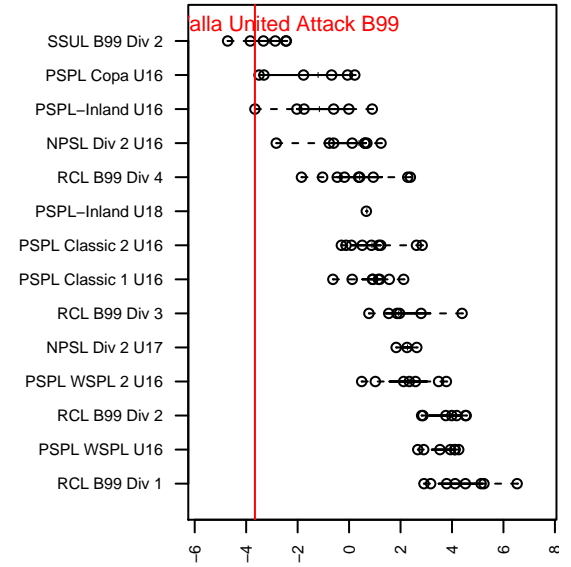

Walla Walla United Attack B99

Walla Walla United FC
Walla Walla, WA
B99 total strength=883
attack=2.8 defense=0.64
fall league = PSPL-Inland U16

alt names used:
Walla Walla United Soccer Club Attack

Venues played:
2015 PSPL-Inland U16

**attack and defense variance (black dot)
relative to other teams
and top 10 in region**

**attack and defense rating
relative to others at age
and all opponents in last 13 months**

Performance relative to 13 month average